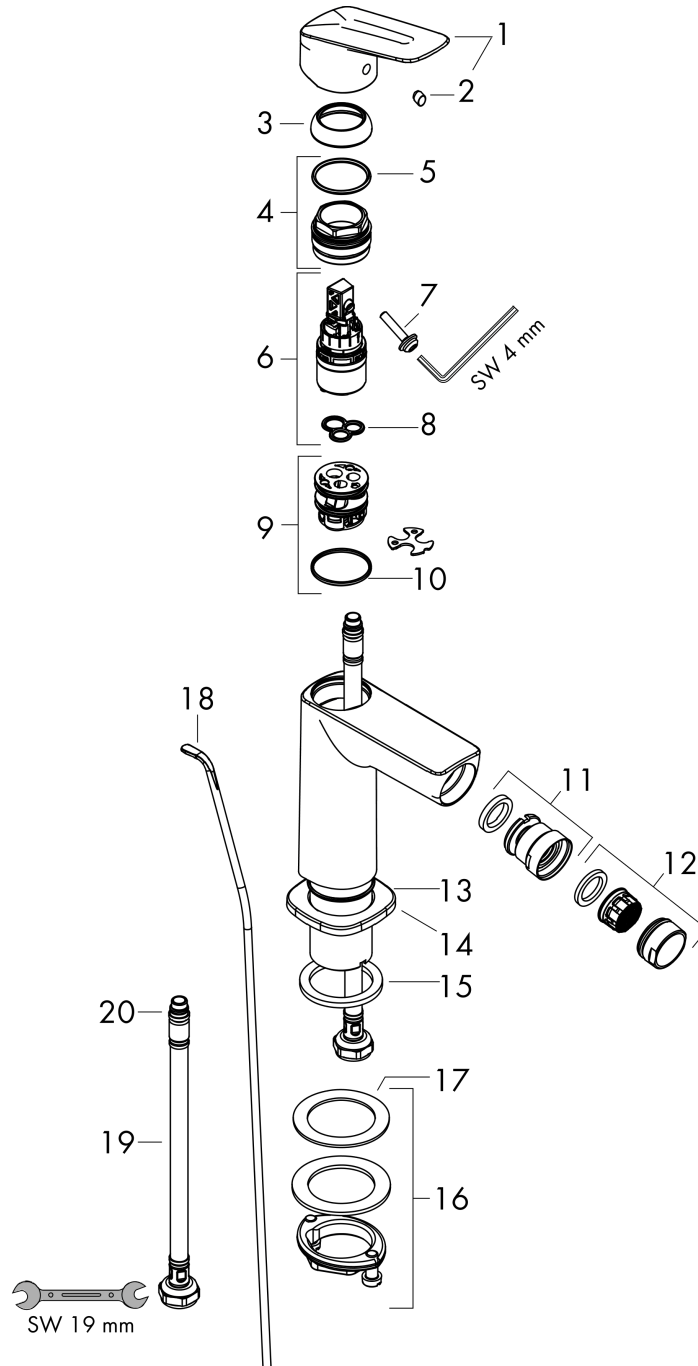

Logis

Single lever bidet mixer 110 Fine with pop-up waste set

Finish: **Chrome** Article Number: **71201000**

Description

product features

- consists of: single lever bidet mixer, waste set
- projection: 112 mm
- spout height: 102 mm
- aerator with ball pivot
- spray type: normal spray
- maximum flow rate at 3 bar: 5 l/min
- ceramic cartridge
- temperature limitation adjustable
- suitable for continuous flow water heaters
- material waste set: synthetic
- connection type: G 3/8 connections
- connection dimension: DN15

Technology

Product image

Scale drawing

Flowchart

Logis
Single lever bidet mixer 110 Fine with pop-up waste set
 Finish: **Chrome** Article Number: **71201000**

Exploded Drawing

Year of production: >11/21

Logis

Single lever bidet mixer 110 Fine with pop-up waste set

Finish: **Chrome** Article Number: **71201000**

Spare part list

Year of production: >11/21

Pos.	Description	Article Number	Price	PU
1	handle	94376000	€ 58,67	1
2	screw cover	96338000	€ 3,33	1
3	flange	98863000	€ 45,82	1
4	nut	98864000	€ 36,89	1
5	O-ring 24x2	98388000	€ 3,33	1
6	cartridge, assy	97685000	€ 58,67	1
7	locking screw for handle	95140000	€ 5,36	1
8	seal	98865000	€ 28,92	1
9	adapter for cartridge	98866000	€ 28,92	1
10	O-ring 23x2	98398000	€ 3,33	1
11	ball joint	96050000	€ 36,89	1
12	aerator M24x1 (5 l/min)	13185000	-	1
13	O-ring 30x1,5	98433000	€ 3,33	1
14	escutcheon	94382000	€ 28,92	1
15	flat seal	98749000	€ 5,36	1
16	fixing set (Ø 32)	13961000	€ 22,97	1
17	lever collar	97548000	€ 3,33	1
18	pull rod	96657000	€ 11,66	1
19	connection hose 450 mm M8x0,75 G3/8	97206000	€ 28,92	1
20	O-ring 7x1,5	98422000	€ 3,33	1
a	pop up waste	92168000	€ 36,89	1
b	fixation extension 35 mm	13898000	€ 72,47	1