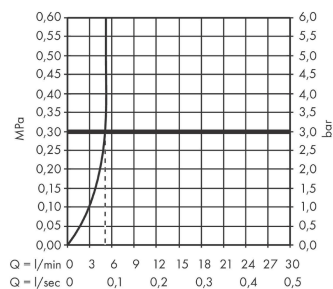

Logis

Single lever bidet mixer 110 Fine with pop-up waste set

Finish: **Chrome** Article Number: **71201000**

Description

product features

- consists of: single lever bidet mixer, waste set
- projection: 112 mm
- spout height: 102 mm
- aerator with ball pivot
- spray type: normal spray
- maximum flow rate at 3 bar: 5 l/min
- ceramic cartridge
- temperature limitation adjustable
- suitable for continuous flow water heaters
- material waste set: synthetic
- connection type: G 3/8 connections
- connection dimension: DN15

Technology

Product image

Scale drawing

Flowchart

Logis
Single lever bidet mixer 110 Fine with pop-up waste set
 Finish: **Chrome** Article Number: **71201000**

Exploded Drawing

Year of production: >11/21

Logis