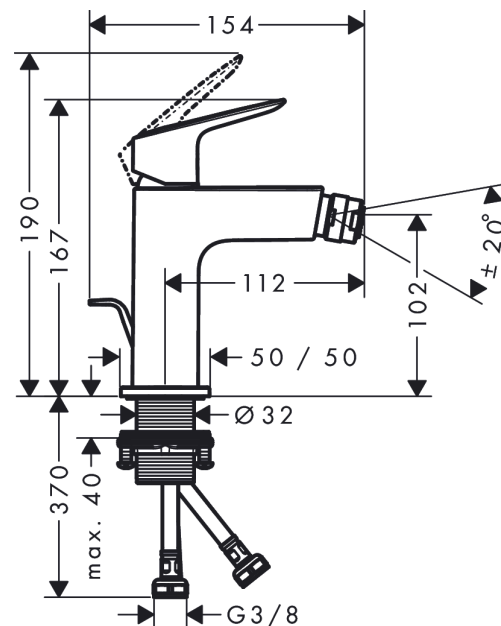

Logis

Single lever bidet mixer 110 Fine with pop-up waste set

Finish: **Chrome** Article Number: **71201000**

Description

product features

- consists of: single lever bidet mixer, waste set
- projection: 112 mm
- spout height: 102 mm
- aerator with ball pivot
- spray type: normal spray
- maximum flow rate at 3 bar: 5 l/min
- ceramic cartridge
- temperature limitation adjustable
- suitable for continuous flow water heaters
- material waste set: synthetic
- connection type: G 3/8 connections
- connection dimension: DN15

Technology

Product image

Scale drawing

Flowchart

Logis
Single lever bidet mixer 110 Fine with pop-up waste set
 Finish: **Chrome** Article Number: **71201000**

Exploded Drawing

Year of production: >11/21

Logis

Single lever bidet mixer 110 Fine with pop-up waste set

Finish: **Chrome** Article Number: **71201000**

Spare part list

Year of production: >11/21

Pos.	Description	Article Number	Price	PU
1	handle	94376000	€ 58,67	1
2	screw cover	96338000	€ 3,33	1
3	flange	98863000	€ 45,82	1
4	nut	98864000	€ 36,89	1
5	O-ring 24x2	98388000	€ 3,33	1
6	cartridge, assy	97685000	€ 58,67	1
7	locking screw for handle	95140000	€ 5,36	1
8	seal	98865000	€ 28,92	1
9	adapter for cartridge	98866000	€ 28,92	1
10	O-ring 23x2	98398000	€ 3,33	1
11	ball joint	96050000	€ 36,89	1
12	aerator M24x1 (5 l/min)	13185000	-	1
13	O-ring 30x1,5	98433000	€ 3,33	1
14	escutcheon	94382000	€ 28,92	1
15	flat seal	98749000	€ 5,36	1
16	fixing set (Ø 32)	13961000	€ 22,97	1
17	lever collar	97548000	€ 3,33	1
18	pull rod	96657000	€ 11,66	1
19	connection hose 450 mm M8x0,75 G3/8	97206000	€ 28,92	1
20	O-ring 7x1,5	98422000	€ 3,33	1
a	pop up waste	92168000	€ 36,89	1
b	fixation extension 35 mm	13898000	€ 72,47	1